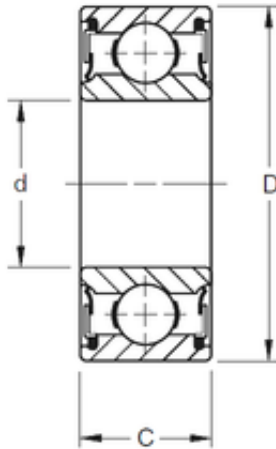

### 6,35 mm x 15,875 mm x 4,98 mm TIMKEN S1PP7 Single Row Ball Bearings

Bearing No. S1PP7

Size	6.35x15.875x4.98 mm
Bore Diameter	6,35 mm
Outer Diameter	15,875 mm
Width	4,98 mm
d	6,35 mm
D	15,875 mm
B	4,98 mm
C	4,98 mm
Weight	0,005 Kg
Basic dynamic load rating (C)	1,63 kN

S1PP7 Bearing 2D drawings and 3D CAD models