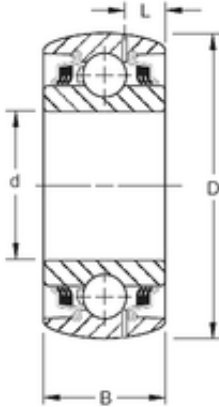

AMERICAN BEARING MFG.CORP.

ROUND BORE

55,58 mm x 100 mm x 33,34 mm TIMKEN
GW211PPB2 Single Row Ball Bearings

Bearing No. GW211PPB2

Size	55.58x100x33.34 mm
Bore Diameter	55,58 mm
Outer Diameter	100 mm
Width	33,34 mm
d	55,58 mm
D	100 mm
B	33,34 mm
C	33,34 mm
Weight	1,188 Kg
Basic dynamic load rating (C)	48,8 kN

GW211PPB2 Bearing 2D drawings and 3D CAD models