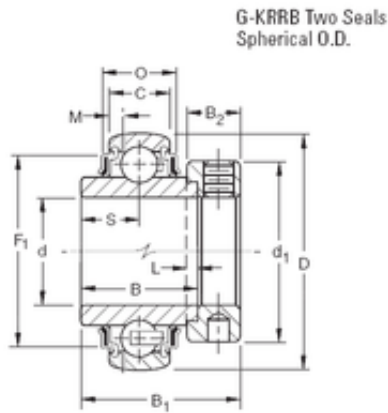

AMERICAN BEARING MFG.CORP.

55,5625 mm x 100 mm x 55,56 mm TIMKEN G1203KRRB Insert Bearings Spherical OD

Bearing No. G1203KRRB

Size	55.5625x100x55.56 mm
Bore Diameter	55,5625 mm
Outer Diameter	100 mm
Width	55,56 mm
d	55,5625 mm
D	100 mm
B	55,56 mm
C	25 mm
P	29,01 mm
O	87,17 mm
d1	76,2 mm
B1	5 mm
B2	20,6 mm
L	4,8 mm
S	27,8 mm
F1	71,4 mm
Weight	1,365 Kg
Basic dynamic load rating (C)	48 kN

G1203KRRB Bearing 2D drawings and 3D CAD models