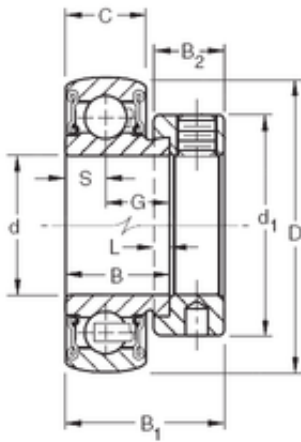

## 12,7 mm x 40 mm x 19,05 mm TIMKEN RA008RRB Insert Bearings Spherical OD

Bearing No. RA008RRB

Size	12.7x40x19.05 mm
Bore Diameter	12,7 mm
Outer Diameter	40 mm
Width	19,05 mm
d	12,7 mm
D	40 mm
B	19,05 mm
C	13 mm
d1	28,6 mm
B1	28,6 mm
B2	13,5 mm
G	12,55 mm
L	4 mm
S	6,5 mm
Weight	0,154 Kg
Basic dynamic load rating (C)	10,6 kN

RA008RRB Bearing 2D drawings and 3D CAD models