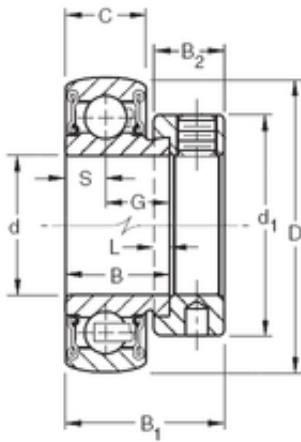

AMERICAN BEARING MFG.CORP.

41,275 mm x 85 mm x 30,18 mm TIMKEN RA110RRB Insert Bearings Spherical OD

Bearing No. RA110RRB

Size	41.275x85x30.18 mm
Bore Diameter	41,275 mm
Outer Diameter	85 mm
Width	30,18 mm
d	41,275 mm
D	85 mm
B	30,18 mm
C	22 mm
d1	63,5 mm
B1	43,7 mm
B2	18,3 mm
G	19,18 mm
L	4,8 mm
S	11 mm
Weight	0,78 Kg
Basic dynamic load rating (C)	36 kN

RA110RRB Bearing 2D drawings and 3D CAD models